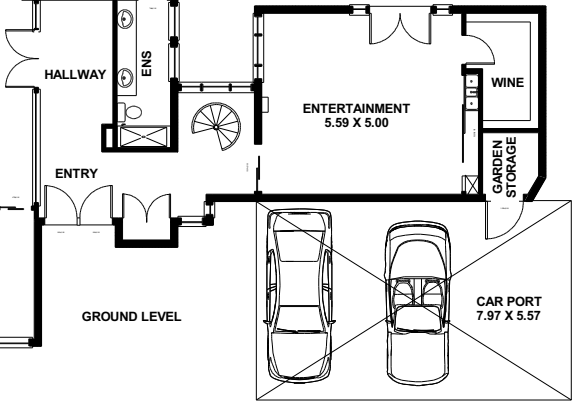

Approx. scale meters

Note: Care has been taken with measurements however they are intended to be approximations and not suitable for building
VPA DRAFTING SERVICES 97434661 www.floorplanner.net.au
 This plan is a guide only and not a detailed specification

4 Ellerslie Court Bacchus Marsh

UPPER LEVEL